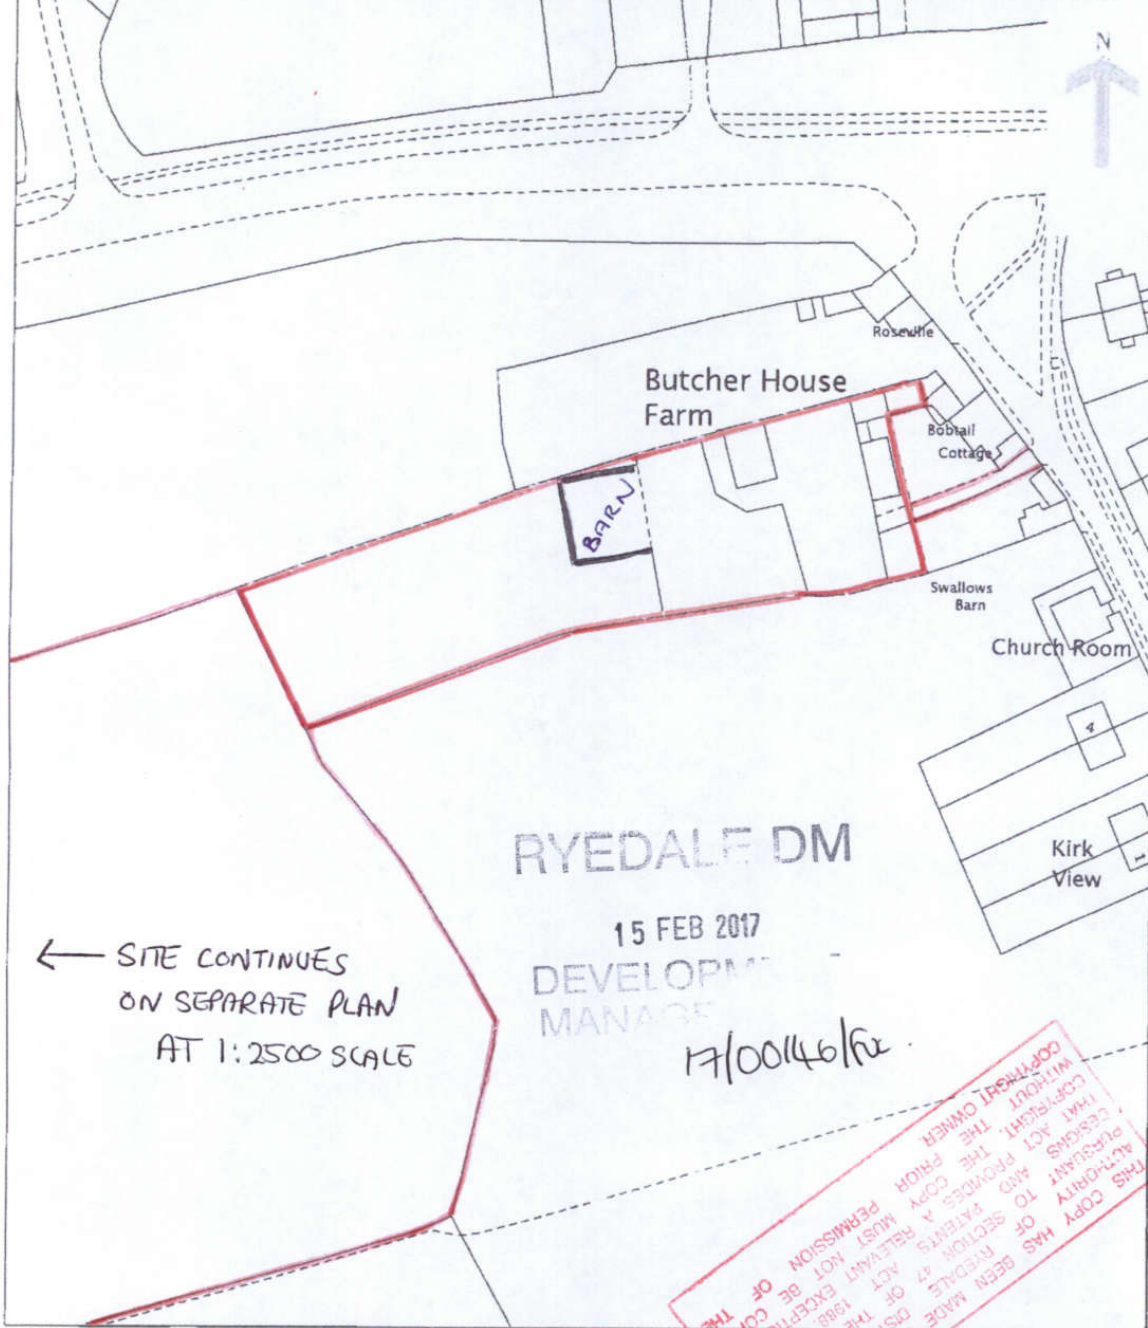

Land Registry
Official copy of
title plan

Title number **NYK388985**
Ordnance Survey map reference **SE9276NW**
Scale **1:1250 enlarged from 1:2500**
Administrative area **North Yorkshire : Ryedale**

© Crown Copyright. Produced by Land Registry. Reproduction in whole or in part is prohibited without the prior written permission of Ordnance Survey. Licence Number 100026316.

RYEDALE DM

15 FEB 2017

DEVELOPMENT
MANAGEMENT

17/00146/12

← SITE CONTINUES
ON SEPARATE PLAN
AT 1:2500 SCALE

THIS COPY HAS BEEN MADE BY OR WITH THE AUTHORITY OF SECTION 47 OF THE COPYRIGHT, DESIGNS AND PATENTS ACT 1988 UNLESS OTHERWISE STATED. PERMISSION OF THE COPYRIGHT OWNER MUST BE OBTAINED BEFORE THIS COPY IS REPRODUCED OR TRANSMITTED IN ANY FORM OR BY ANY MEANS, WITHOUT THE WRITTEN PERMISSION OF THE COPYRIGHT OWNER.